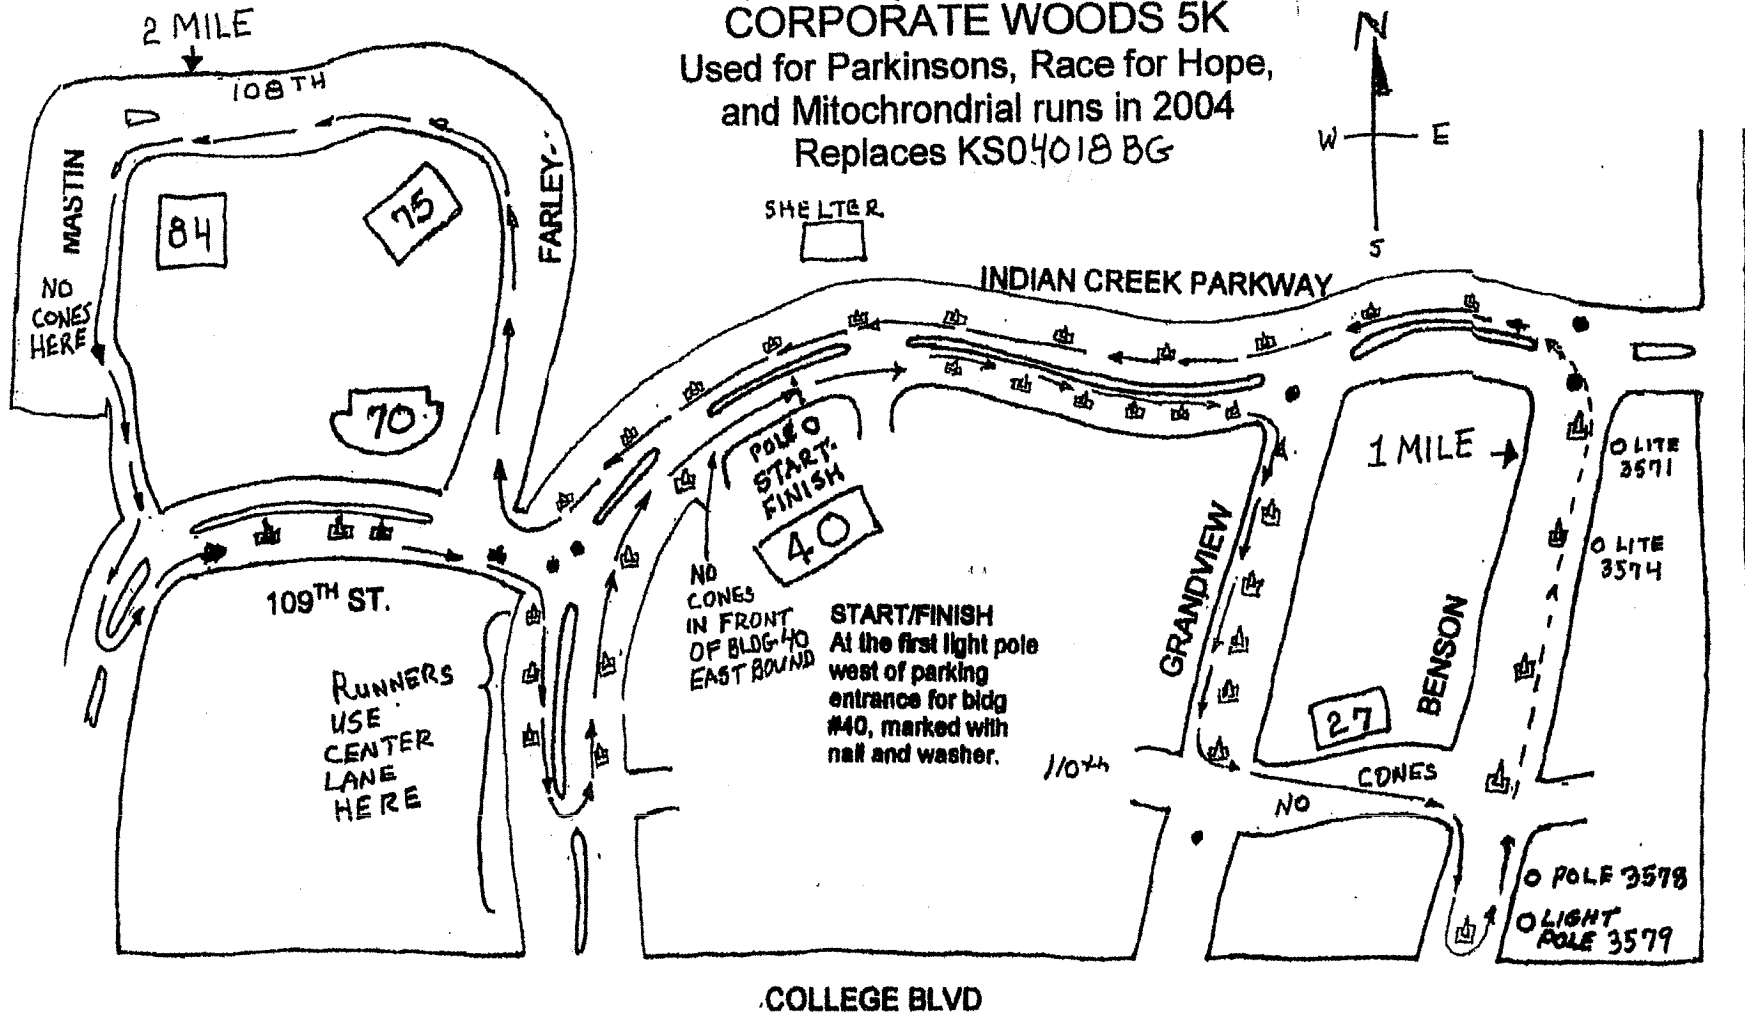

KS 04022 BG
CORPORATE WOODS 5K
 Used for Parkinsons, Race for Hope,
 and Mitochondrial runs in 2004
 Replaces KS04018 BG

MILE 3
 On Indian Creek Pkwy
 6' E of pole 9425

MILE 2
 On 108th 14 ft E of E curb
 of drive, E side Bldg 84

MILE 1
 On Benson
 9 S of Pole 3571
 aka pole 3611.

TURNAROUND: 34 ft 6 inches
 North of pole KCPL 3579
 aka pole 3619. This is about
 80 feet from sidewalk on College.

The course can be run in either direction and the start/finish can be any point on the course. We show the traditional starting place near building 40 and the shelter on the north side of the road.

Louis Joline
 64 Anchor Drive
 Lake Tapawingo, MO 64015
 ljoline@aol.com, 228-3842.